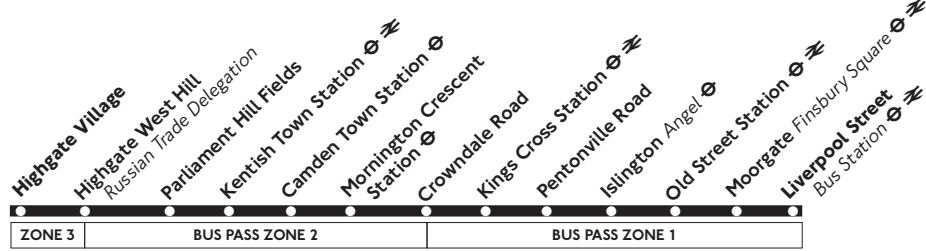

31.8.02
T42810

214

Daily

N214

Every night

Highgate Village - Camden Town - Liverpool Street

Mondays to Fridays

	N214	N214	N214	N214	N214	N214	N214	N214	N214	N214	N214	N214	N214
Highgate Village North Road	0025	0055	Then	25	55	0325	0355	0425	0445	0505	0525	0645	1828
Parliament Hill Fields	0029	0059	every	29	59	0329	0359	0429	0449	0509	0529	Then	0649
Kentish Town Station	0033	0103	30 mins,	33	03	0333	0403	0433	0453	0513	0533	about	0653
Camden Town Station	0038	0108	at these	38	08	0338	0408	0438	0458	0518	0538	every	0658
Kings Cross Station	0044	0114	mins	44	14	0344	0414	0444	0504	0524	0544	12	0705
Islington Angel	0048	0118	past	48	18	0348	0418	0448	0508	0528	0548	minutes	0712
Moorgate Finsbury Square	0054	0124	the	54	24	0354	0424	0454	0514	0534	0554	until	0719
Liverpool Street Bus Station	0057	0127	hour	57	27	0357	0427	0457	0517	0537	0557		0722

Saturdays (also Good Friday)

	N214	N214	N214	N214	N214	N214	N214	N214	N214	N214	N214	N214	N214
Highgate Village North Road	0025	0055	Then	25	55	0325	0355	0425	0445	0505	0525	0540	0755
Parliament Hill Fields	0029	0059	every	29	59	0329	0359	0429	0449	0509	0529	0544	Then
Kentish Town Station	0033	0103	30 mins,	33	03	0333	0403	0433	0453	0513	0533	0548	every
Camden Town Station	0038	0108	at these	38	08	0338	0408	0438	0458	0518	0538	0553	15
Kings Cross Station	0044	0114	mins	44	14	0344	0414	0444	0504	0524	0544	0559	minutes
Islington Angel	0048	0118	past	48	18	0348	0418	0448	0508	0528	0548	0603	until
Moorgate Finsbury Square	0054	0124	the	54	24	0354	0424	0454	0514	0534	0554	0609	
Liverpool Street Bus Station	0057	0127	hour	57	27	0357	0427	0457	0517	0537	0557	0612	