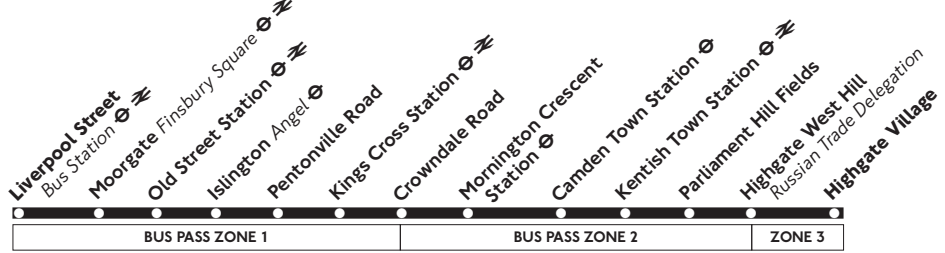

214

Daily

N214

Every night

Liverpool Street - Camden Town - Highgate Village

Mondays to Fridays

	N214	N214	N214	N214	N214	N214	N214	N214	N214	N214	N214	N214	N214	N214
Liverpool Street Bus Station	0006	0032	Then	02 32	0302	0332	0402	0432	0502	0522	0542	0602		0650 0656
Moorgate Finsbury Square	0010	0036	every	06 36	0306	0336	0406	0436	0506	0526	0546	0606	Then	0654 0700
Islington Angel	0016	0042	30 minutes,	12 42	0312	0342	0412	0442	0512	0532	0552	0612	about	0700 0716
Kings Cross Station	0021	0047	at these	17 47	0317	0347	0417	0447	0517	0537	0557	0617	every	0705 0713
Camden Town Station	0027	0053	minutes	23 53	0323	0353	0423	0453	0523	0543	0603	0623	12	0714 0722
Kentish Town Station	0031	0057	past	27 57	0327	0357	0427	0457	0527	0547	0607	0627	minutes	0719 0727
Parliament Hill Fields	0035	0101	the	31 01	0331	0401	0431	0501	0531	0551	0611	0631	until	0723 0731
Highgate Village North Road	0039	0105	hour	35 05	0335	0405	0435	0505	0535	0555	0615	0635		0728 0736
Liverpool Street Bus Station	0702	0710		1930		2130			0006					
Moorgate Finsbury Square	0706	0714	Then	1934	Then	2134	Then		0010					
Islington Angel	0713	0721	about	1940	about	2140	about		0016					
Kings Cross Station	0720	0728	every	1945	every	2145	every		0021					
Camden Town Station	0729	0737	7-8	1951	10	2151	12		0027					
Kentish Town Station	0734	0744	minutes	1957	minutes	2155	minutes		0031					
Parliament Hill Fields	0741	0751	until	2002	until	2159	until		0035					
Highgate Village North Road	0746	0756		2006		2203			0039					